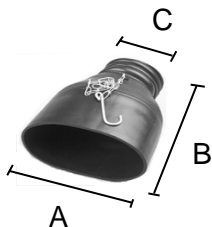

Crushproof Tailpipe Adapters

Date 7/04

Part No. FXXX

Crushproof

TAB 3

Crushproof offers a complete line of accessory items that are designed to make your exhaust system safe and easy to use and prolong the life of the hose. No system is complete without a tailpipe adapter.

Hook and chain holds the tailpipe adapter in place and protects the hose and tailpipe. Always select an adapter with at least 1/2" diameter clearance around the tailpipe.

STRAIGHT Tailpipe Adapters with Hook & Chain:

Model	A (I.D.)	B	C	Tailpipe	Fits Tailpipe O.D.	Fits Hose Size
F250	2 ¼"	10"	3"	Single	Up to 2"	2", 2½" or 3"
F300	3"	12"	3 ¾"	Single	Up to 2½"	2½", 3" or 3½"
F350	3 ½"	15 ½"	4 ¼"	Single	Up to 3"	3½" or 4"
F400	4"	18 ¾"	4 ½"	Single	Up to 3½"	3 ½" or 4"

OVAL Tailpipe Adapters with Hook & Chain:

Model	A (I.D.)	B	C	Tailpipe	Fits Tailpipe O.D.	Fits Hose Size
F475	3" x 6"	10"	4"	Dual	Twin up to 2"	3" or 4"
F575	3.5" x 8.5"	10"	4"	Dual	Twin up to 3"	3" or 4"