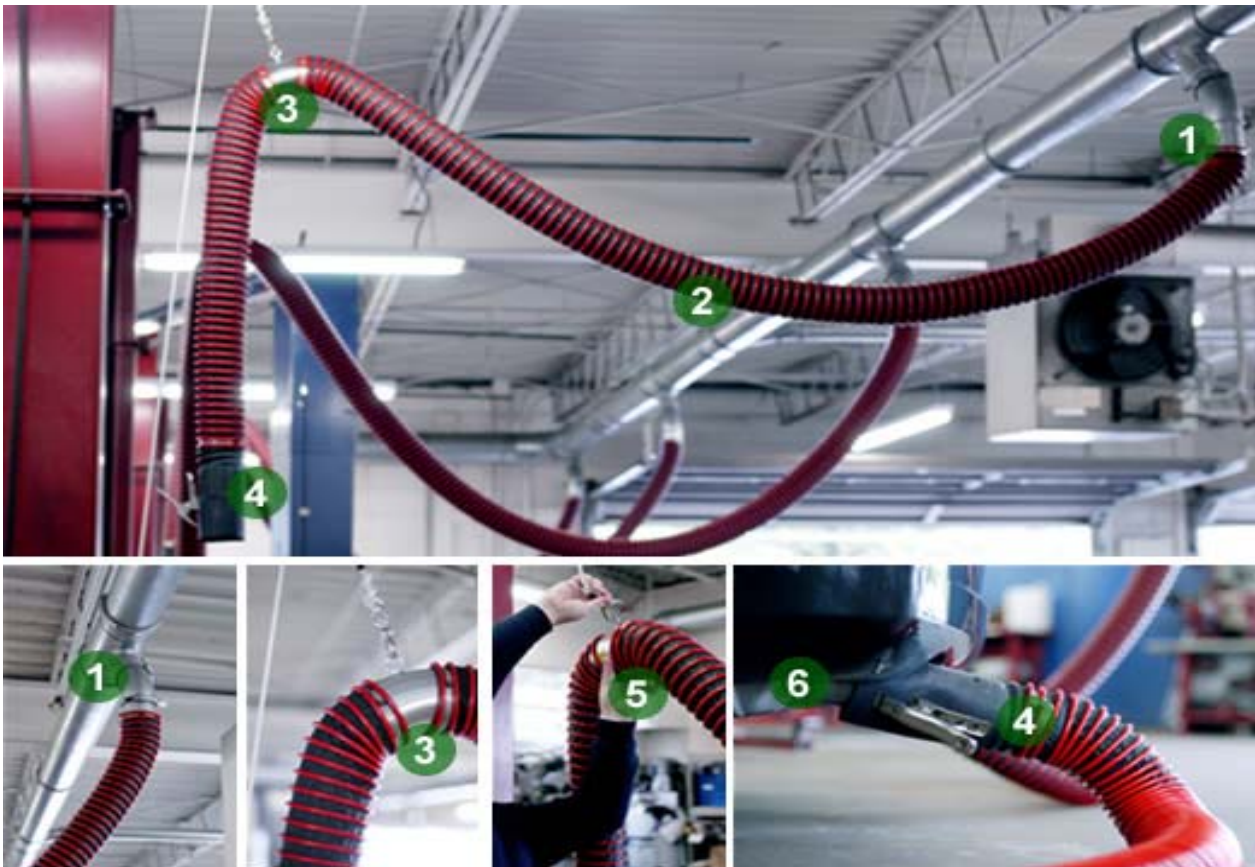

## Fume A-Vent Conventional Overhead (Simple Drop) Systems

Date 7/12

Part No.SD-XXX

Simple Drop Systems

TAB 2-A

**Fume-A-Vent's** Overhead Systems are the user-friendly and cost-effective solution that meets a wide variety of demands. These systems incorporate many hose types and lifting configurations. The hose types range from high-temperature silicone to medium-temperatures polyester. The lifting configurations include ropes and pulleys and cable balancers. Complete the package by adding a direct-mount fan, which allows a complete stand-alone system, or connect to ductwork and a central fan.

### Simple Drop Explained

1. Connects directly to the ducting system.
2. Hose is designed with the exact temperature and length needed for your custom application.
3. Hose is stowed using an elbow joint which suspends the hose.
4. A nozzle is selected which meets the needs of your custom application.
5. The hose is lowered from the ceiling and easily unclipped for use.
6. The nozzle easily attaches to the exhaust source.