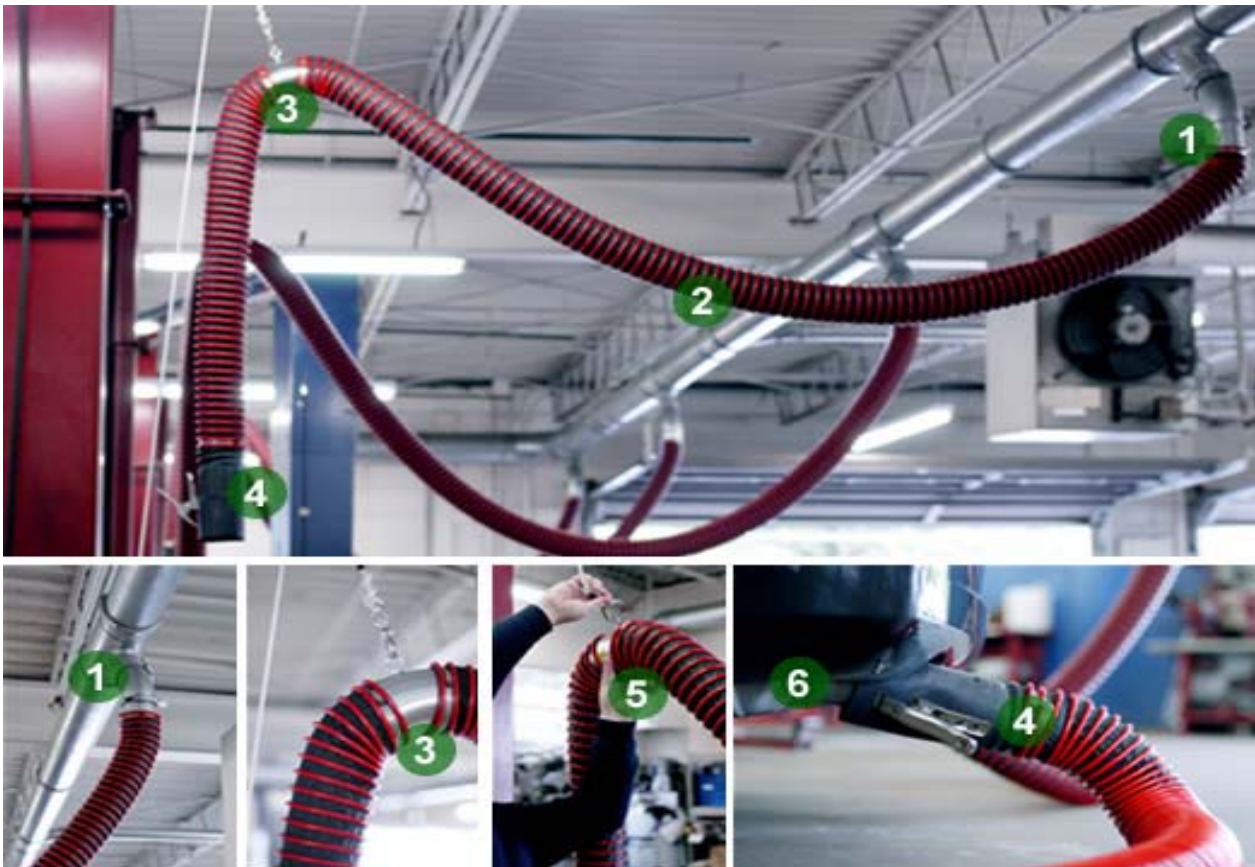

Fume A-Vent Conventional Overhead (Simple Drop) Systems

Date 7/12

Part No.SD-XXX

Simple Drop Systems

TAB 2-A

Fume-A-Vent's Overhead Systems are the user-friendly and cost-effective solution that meets a wide variety of demands. These systems incorporate many hose types and lifting configurations. The hose types range from high-temperature silicone to medium-temperatures polyester. The lifting configurations include ropes and pulleys and cable balancers. Complete the package by adding a direct-mount fan, which allows a complete stand-alone system, or connect to ductwork and a central fan.

Simple Drop Explained

1. Connects directly to the ducting system.
2. Hose is designed with the exact temperature and length needed for your custom application.
3. Hose is stowed using an elbow joint which suspends the hose.
4. A nozzle is selected which meets the needs of your custom application.
5. The hose is lowered from the ceiling and easily unclipped for use.
6. The nozzle easily attaches to the exhaust source.