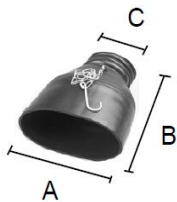

Oval Tailpipe Adapters with Hook & Chain:

Part Number	Description	A(I.D.)	B	C	Fits Tailpipe O.D.	Fits Hose Size
F475	Crushproof Oval Adapter	3" x 6"	10"	4"	Up to Dual 2"	3" or 4"
F475-SC	Crushproof Oval Adapter w/Spring Clamp	3" x 6"	10"	4"	Up to Dual 2"	3" or 4"
F575	Crushproof Oval Adapter	3.5" x 8.5"	10"	4"	Up to Dual 2"	3" or 4"
F575-SC	Crushproof Oval Adapter w/Spring Clamp	3.5" x 8.5"	10"	4"	Up to Dual 2"	3" or 4"

STRAIGHT Tailpipe Adapters with Hook & Chain: