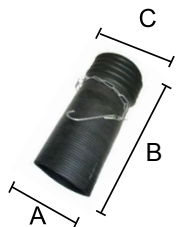

Fume-A-Vent Crushproof Straight Tailpipe Adapters

Date 7/12	Part No. F-XXX	Tailpipe Adapters	TAB 10-B
-----------	----------------	-------------------	----------

F250 F300 F350 F400 F475 F575

Fume-A-Vent offers Crushproof Tailpipe Adapters with variety of styles to chose from and meet you needs. No system is complete without a tailpipe adapter which will extend the life of the hose itself. The Crushproof adapters are all high temperature neoprene rubber. Only the F400 can have the Plug Option. Spring Clamps are optional on all Adapters.

Hook and chain holds the tailpipe adapter in place and protects the hose and tailpipe. If the Plug Option is added, the chain will hold on the Plug to the adapter. Always select an adapter with at least 1/2" diameter clearance around the tailpipe. Some systems will also need an exhaust fan for proper CFM and temperature. These adapters are capable of temperatures to 600° F.

STRAIGHT Tailpipe Adapters with Hook & Chain:

Part Number	Description	A(I.D.)	B	C	Fits Tailpipe O.D.	Fits Hose Size
F250	Crushproof Straight Adapter	2-1/4"	10"	3"	Up to 2"	2", 2½, or 3"
F250-SC	Crushproof Straight Adapter w/Spring Clamp	2-1/4"	10"	3"	Up to 2"	2", 2½, or 3"
F300	Crushproof Straight Adapter	3"	12"	3-3/4"	Up to 2½"	2½, 3", or 3½"
F300-SC	Crushproof Straight Adapter w/Spring Clamp	3"	12"	3-3/4"	Up to 2½"	2½, 3", or 3½"
F350	Crushproof Straight Adapter	3-½"	15-½"	4-1/4"	Up to 3"	3½" or 4"
F350-SC	Crushproof Straight Adapter w/Spring Clamp	3-½"	15-½"	4-1/4"	Up to 3"	3½" or 4"
F400	Crushproof Straight Adapter	4"	18-3/4"	4-½"	Up to 3½"	4"
F400-SC	Crushproof Straight Adapter w/Spring Clamp	4"	18-3/4"	4-½"	Up to 3½"	4"
F400-SC-P	Crushproof Adapter w/Spring Clamp and Plug	4"	18-3/4"	4-½"	Up to 3½"	4"